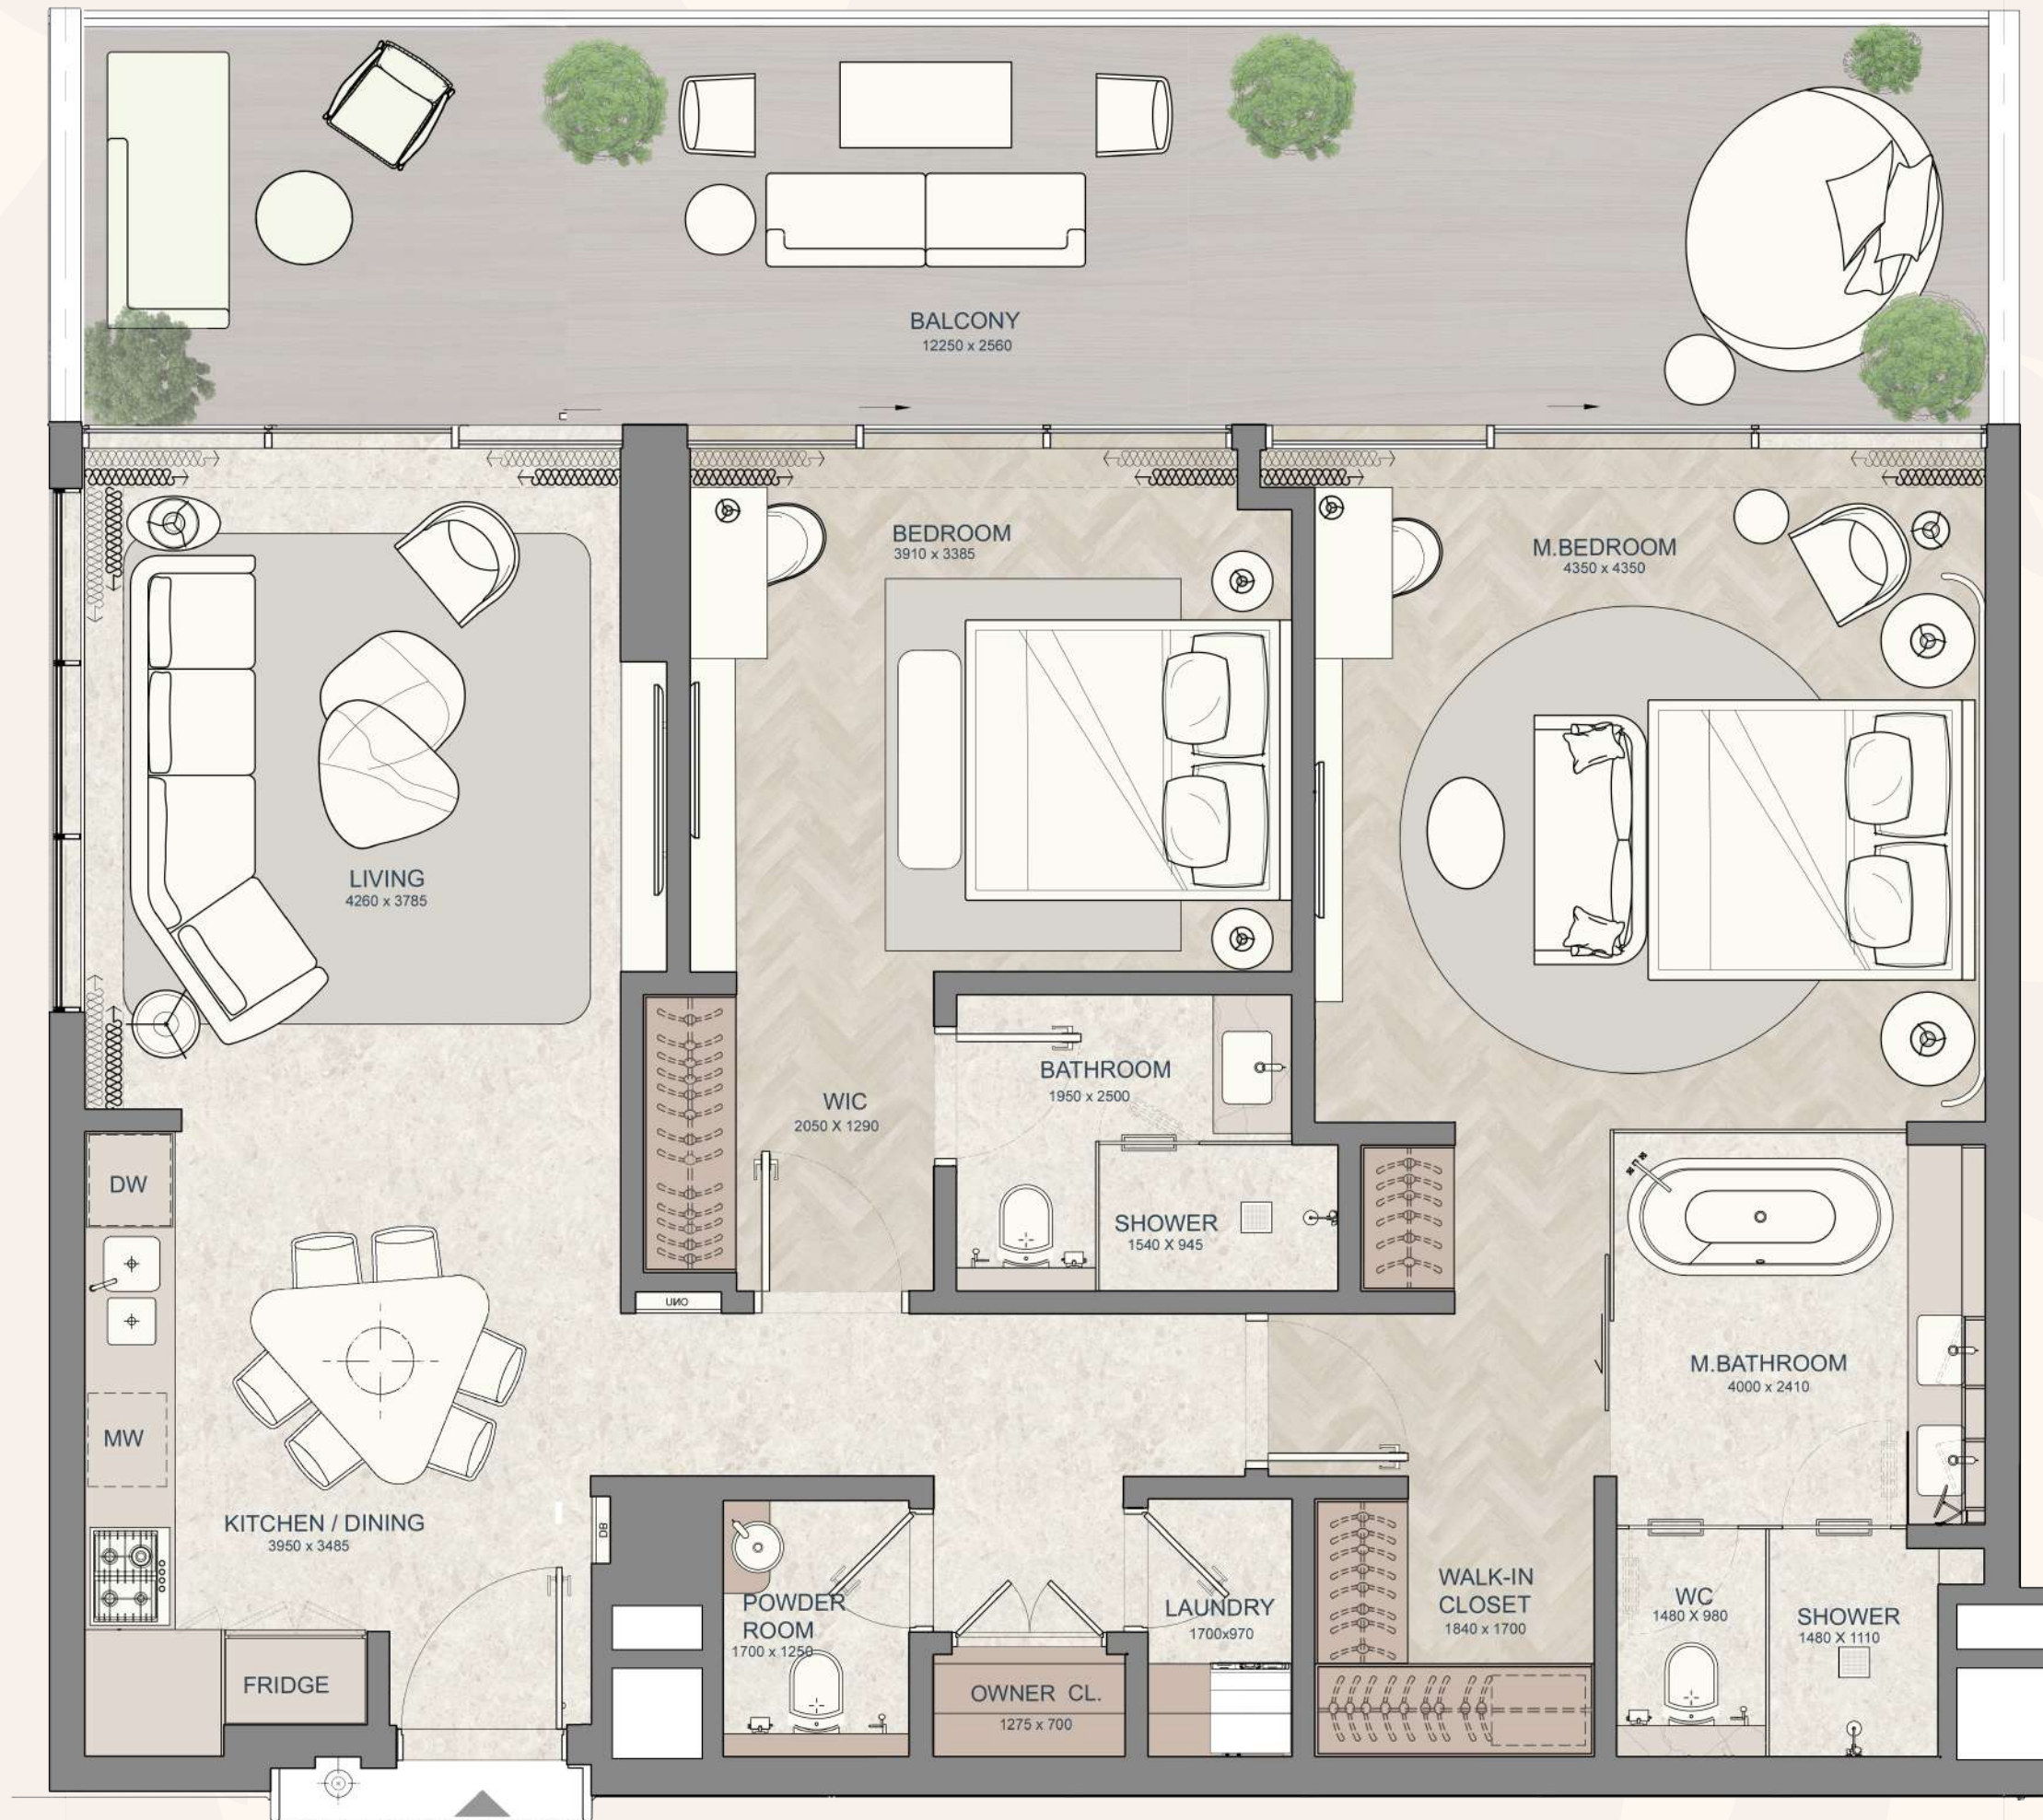

2 BEDROOM TYPE B-2

INTERNAL AREA	1111.7 SQ.FT	103.28 SQ.M
OUTDOOR AREA	447.99 SQ.FT	41.62 SQ.M
TOTAL AREA	1559.7 SQ.FT	144.9 SQ.M